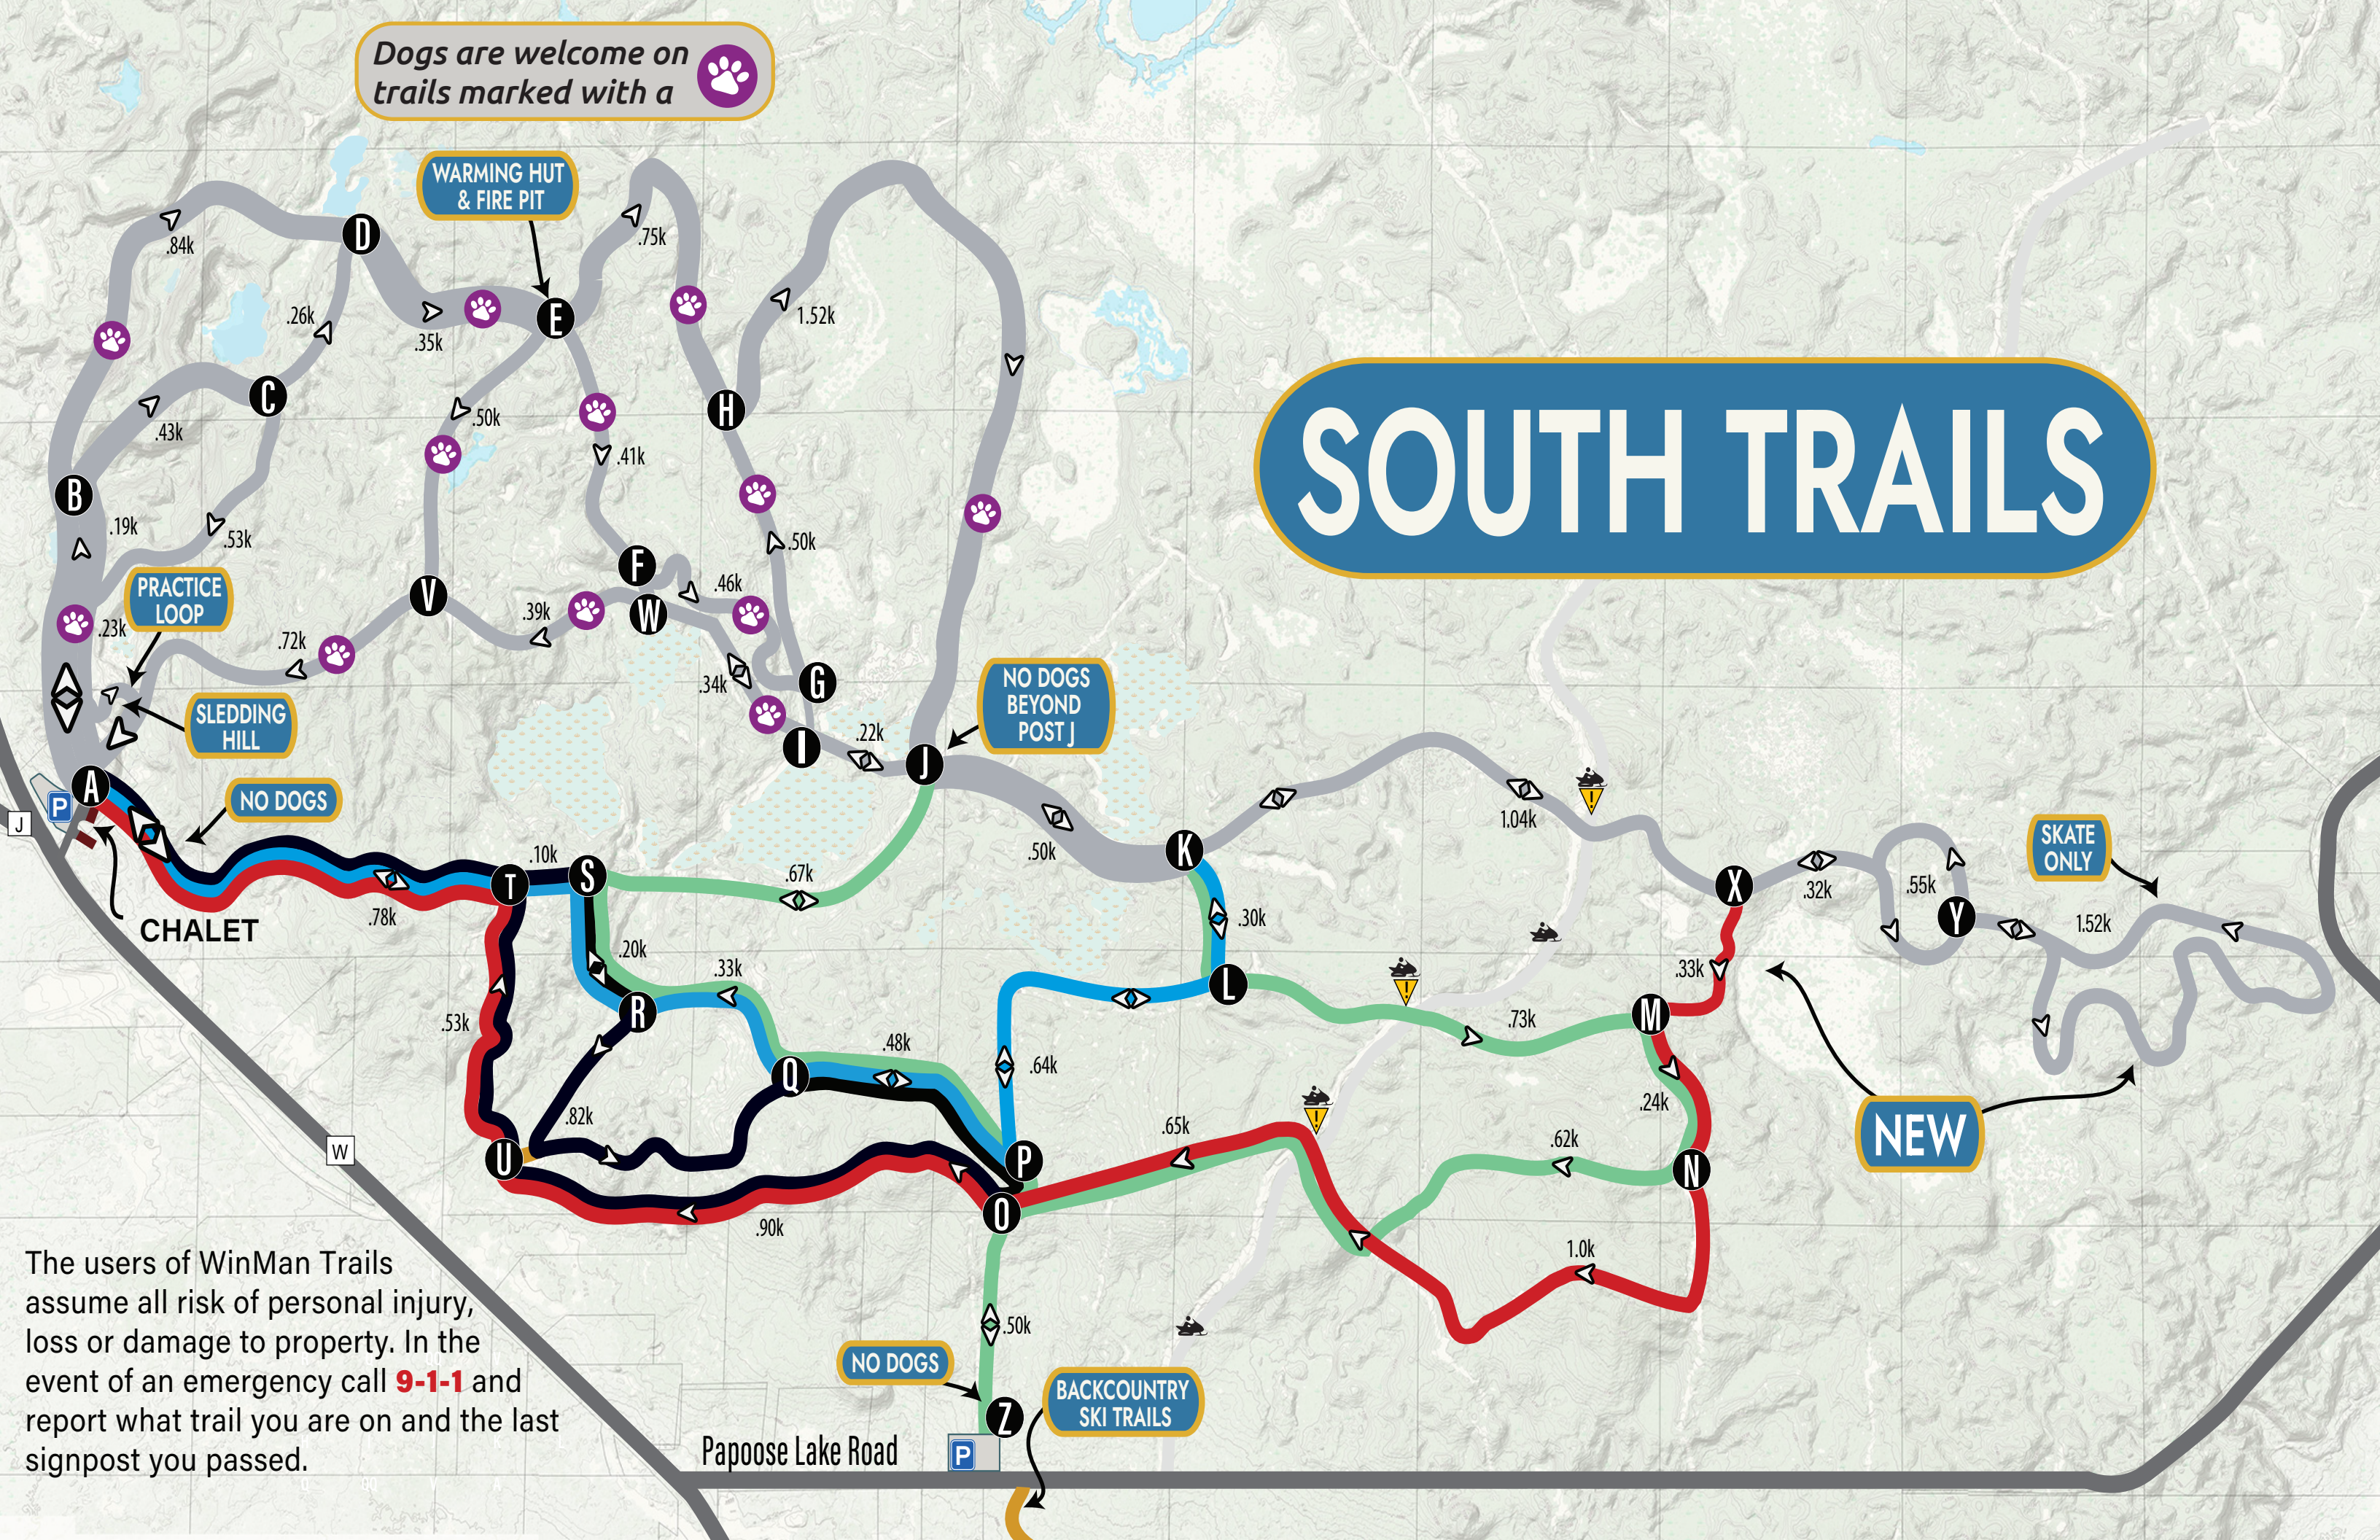

Dogs are welcome on trails marked with a 

# SOUTH TRAILS

The users of WinMan Trails assume all risk of personal injury, loss or damage to property. In the event of an emergency call **9-1-1** and report what trail you are on and the last signpost you passed.

Papoose Lake Road

BACKCOUNTRY SKI TRAILS

NEW

SKATE ONLY

NO DOGS BEYOND POST J

NO DOGS

CHALET

WARMING HUT & FIRE PIT

PRACTICE LOOP

SLEDDING HILL

NO DOGS