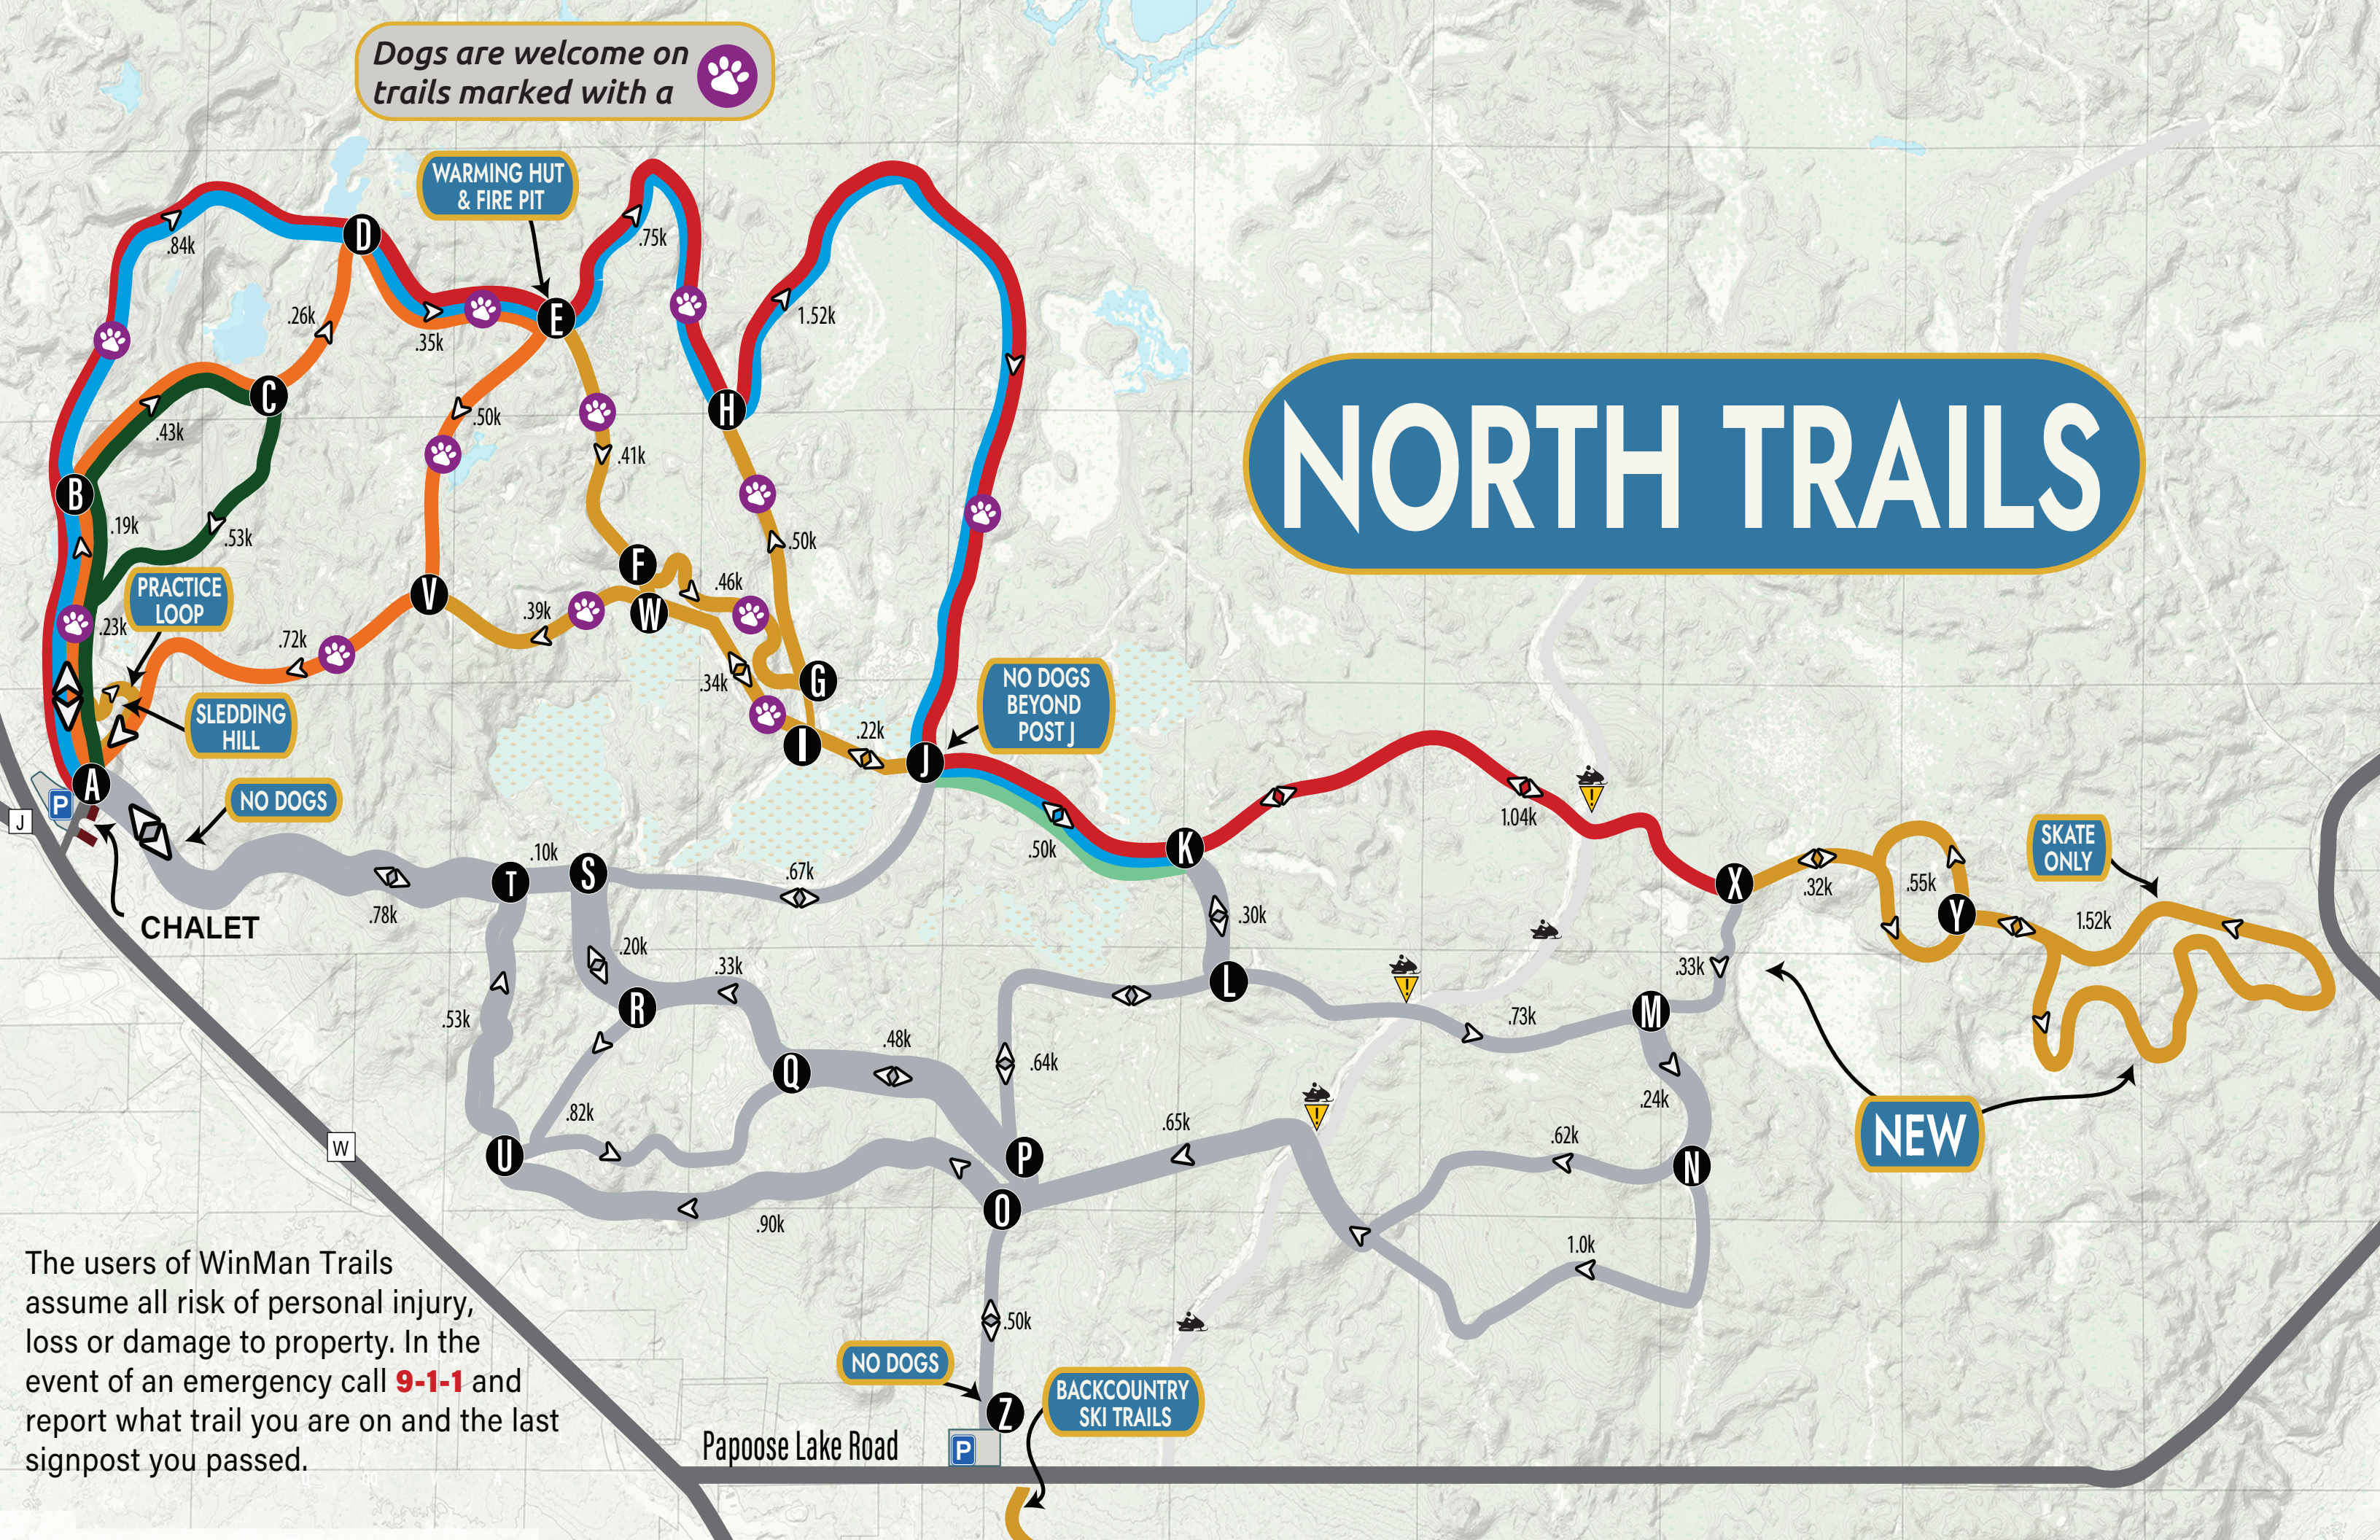

Dogs are welcome on trails marked with a 

NORTH TRAILS

The users of WinMan Trails assume all risk of personal injury, loss or damage to property. In the event of an emergency call **9-1-1** and report what trail you are on and the last signpost you passed.

Papoose Lake Road

BACKCOUNTRY SKI TRAILS

SKATE ONLY

NEW

NO DOGS BEYOND POST J

NO DOGS

CHALET

WARMING HUT & FIRE PIT

PRACTICE LOOP

SLEDDING HILL