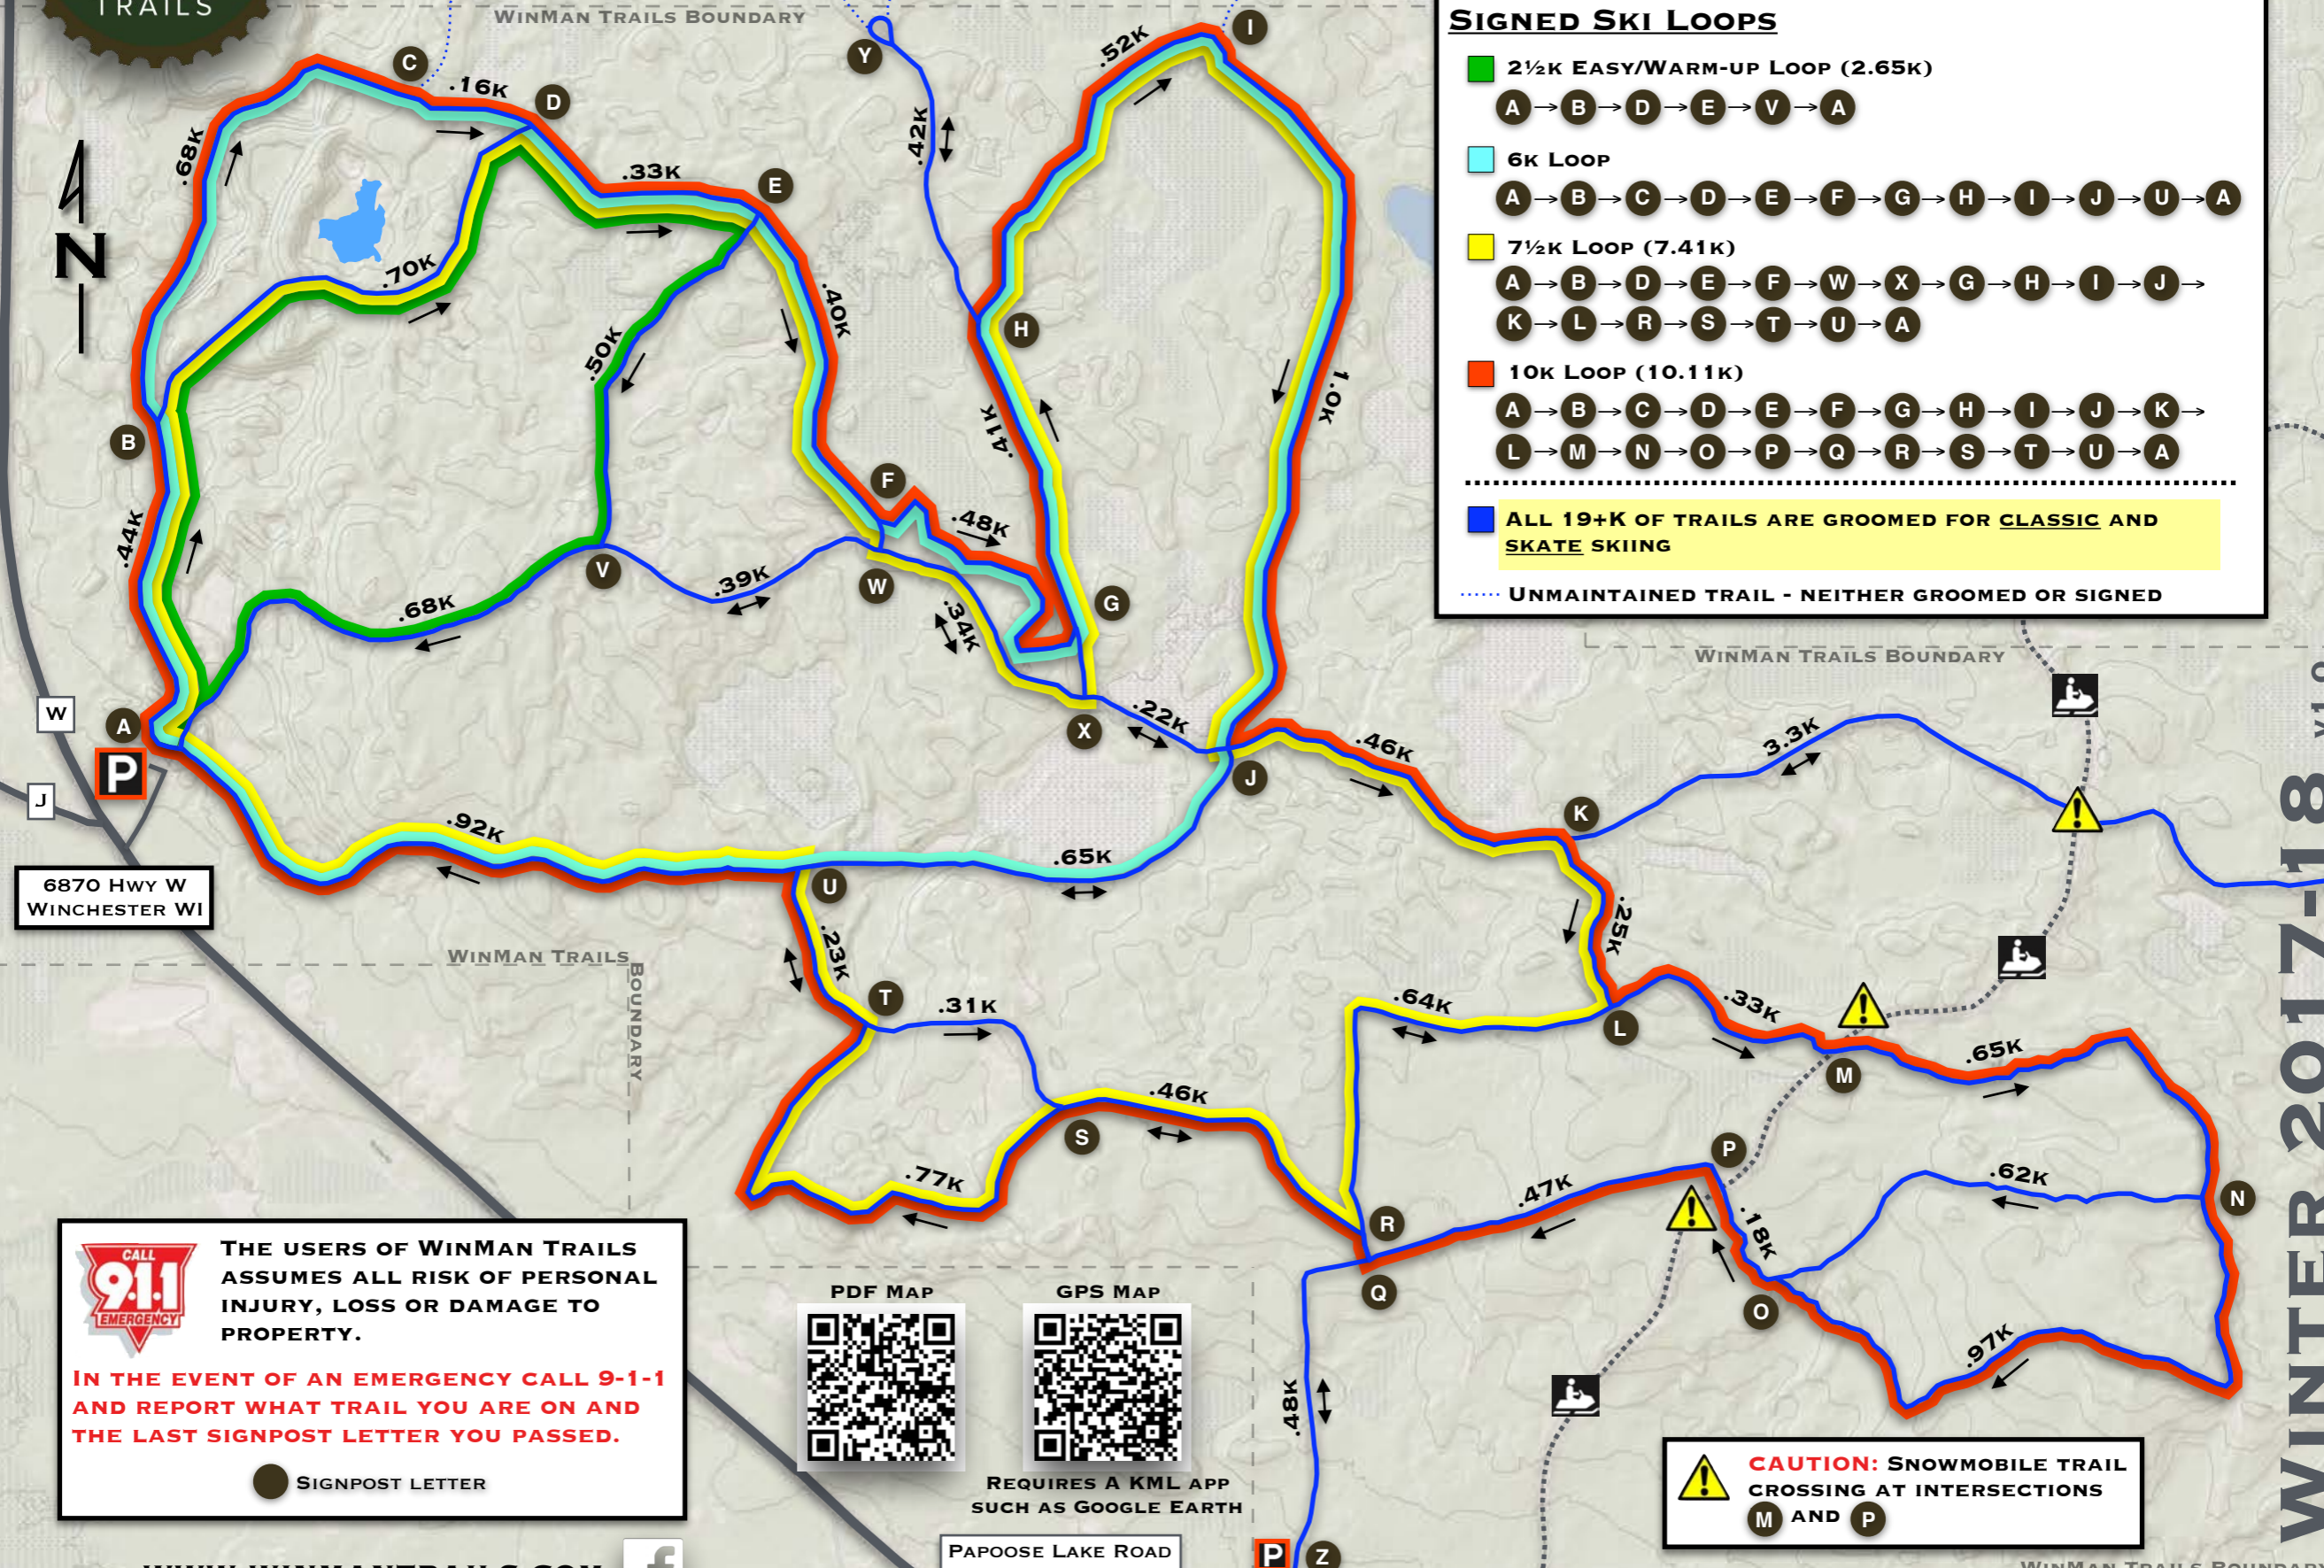

WINMAN SKI TRAILS

SIGNED SKI LOOPS

- 2½K EASY/WARM-UP LOOP (2.65K)**
A → B → D → E → V → A
- 6K LOOP**
A → B → C → D → E → F → G → H → I → J → U → A
- 7½K LOOP (7.41K)**
A → B → D → E → F → W → X → G → H → I → J → K → L → R → S → T → U → A
- 10K LOOP (10.11K)**
A → B → C → D → E → F → G → H → I → J → K → L → M → N → O → P → Q → R → S → T → U → A

ALL 19+K OF TRAILS ARE GROOMED FOR CLASSIC AND SKATE SKIING

UNMAINTAINED TRAIL - NEITHER GROOMED OR SIGNED

THE USERS OF WINMAN TRAILS ASSUMES ALL RISK OF PERSONAL INJURY, LOSS OR DAMAGE TO PROPERTY.

IN THE EVENT OF AN EMERGENCY CALL 9-1-1 AND REPORT WHAT TRAIL YOU ARE ON AND THE LAST SIGNPOST LETTER YOU PASSED.

● SIGNPOST LETTER

PDF MAP

GPS MAP

REQUIRES A KML APP SUCH AS GOOGLE EARTH

PAPOOSE LAKE ROAD

CAUTION: SNOWMOBILE TRAIL CROSSING AT INTERSECTIONS M AND P

WWW.WINMANTRAILS.COM

WINMAN TRAILS BOUNDARY